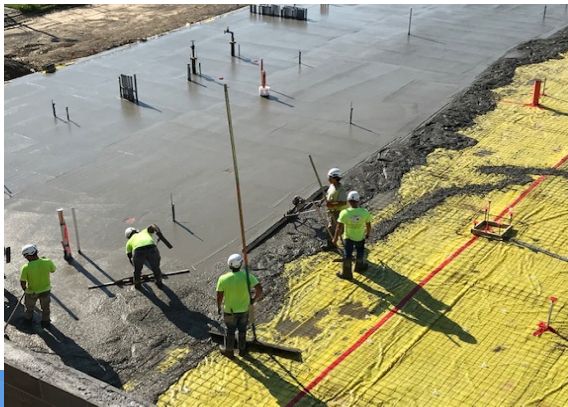

### *Dear Parish Family....*

The week of September 1st witnessed the pouring of the foundation of our future Parish life Center. What appeared as a “concrete lake” reveals the outline of this magnificent new facility for the ministry of St Albert the Great.

For those unfamiliar with the construction process, this pouring of the foundation followed several weeks of preparation including the digging of footers and the laying of pipes and drains and electrical conduits. The foundation pouring was followed immediately by our great parishioner-masons of the King family, as they placed the courses of block surrounding the outline of the entire building. The bricklayers also installed the concrete block fire wall separating the new facility from the school building. That fire wall of concrete block forms the connecting hallway between the Parish Life Center and the existing St. Albert school building.

**Tower entrance to the PLC**

**Reception area to parish office**

**Rear view of PLC from patio**

**The grand hall with view of the stage**

## **Progress on the Grounds and Building**

A new concrete grand staircase connecting parking lot “B” to the new Parish Life Center tower entrance were completed this summer in preparation for the beginning of school. The all important connecting hallway between the Parish Life Center and the existing school building has begun to take shape.